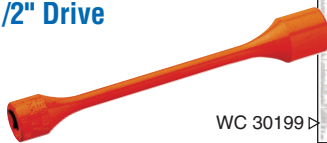

Individual Sockets 1/2" Drive

WC 30199