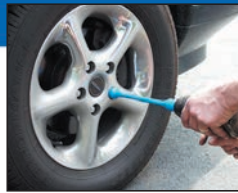

SPECIALTY SOCKETS

Torque Sticks & Extensions • Twist Sockets • Flip Sockets • Impact Sockets

TorqueMaster™ Torque Sockets

For foreign and domestic cars and light trucks. Tighten nuts to factory specifications each time the wheels are replaced. Color and letter coded for quick size and torque reference. Converts any impact gun, including those with an extended anvil, into an instant torque wrench by bleeding torque off the impact gun. Application chart can be wall mounted. (Application Charts No. 30199 and No. 30299 are also available separately.) Limited lifetime warranty.