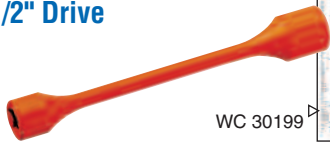

Individual Sockets 1/2" Drive

WC 30199