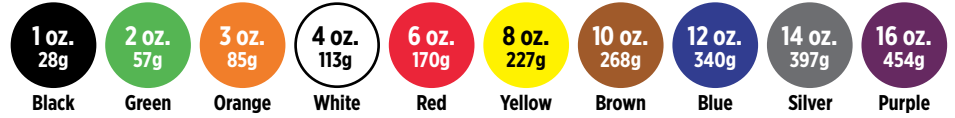

BALANCING BEAD TIRE APPLICATION CHART