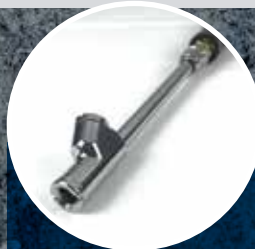

AIR HOSES

PREMIUM REINFORCED HYBRID AIR HOSES

Advanced Hybrid Hose features the Strength of reinforced PVC with the superior flexibility of rubber!

BRASS MALE FITTINGS AND HOSE GUARDS ON BOTH ENDS.

**STAYS FLEXIBLE IN THE COLD,
DOESN'T KINK IN THE HEAT**

HEAVY DUTY TRUCK TIRE INFLATION KIT

WITH GLAD HAND AND DUAL FOOT AIR CHUCK PN 26050

FOR USE WITH KEN-TOOL'S AIRBOSS AIR TOOLS AND OTHER BRANDS OF AIR TOOLS

Length: 50 ft. (15.24m), Male Fittings: 1/4" Brass, Max Pressure: 300 psi, Inside Diameter: 3/8" (9.2mm)

A simple way to top off your tires utilizing your on-board compressor!

GLAD HAND ATTACHES PAINLESSLY TO HEAVY-DUTY AIR BRAKE EQUIPPED TRUCKS

QUICK INFLATION WITH STRAIGHT-ON DUAL FOOT CHUCK

Length: 2 ft. (61cm)
Max Pressure: 300 psi
1/4" SWIVEL MALE FITTING ON ONE END AND 1/4" FEMALE FITTING ON THE OTHER.